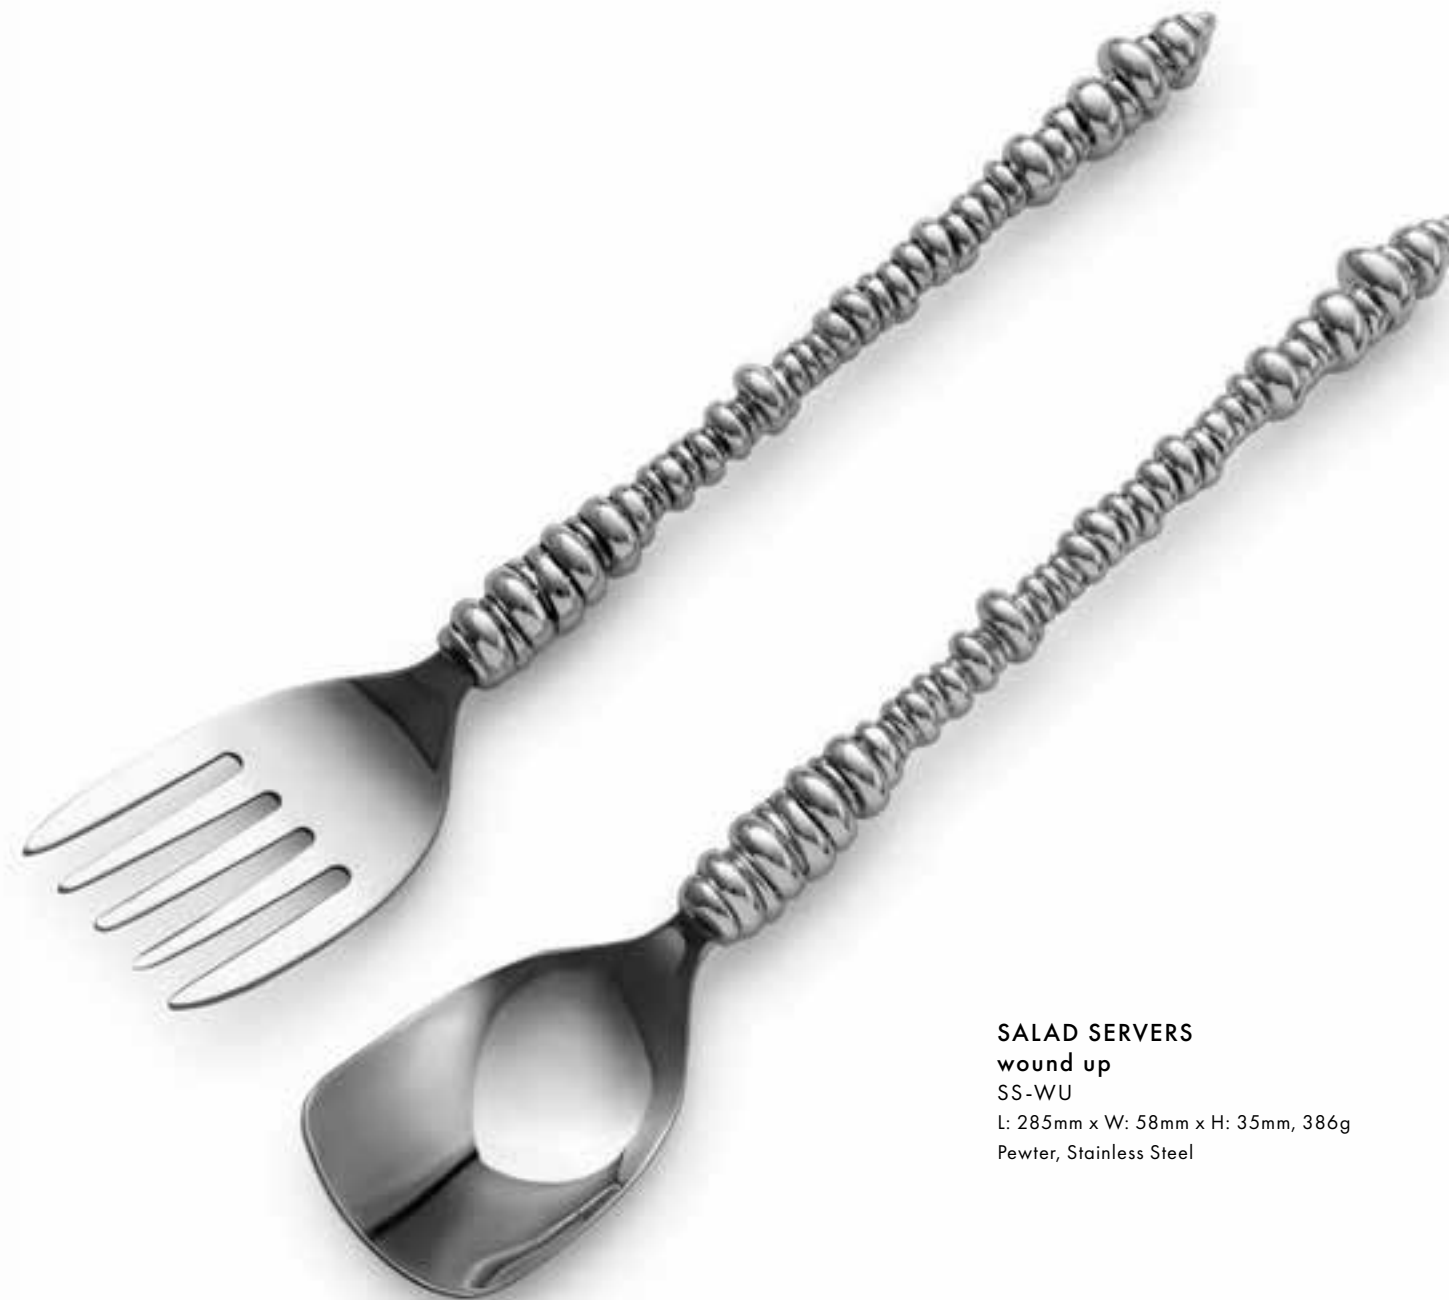

SALAD SERVERS

wound up

SS-WU

L: 285mm x W: 58mm x H: 35mm, 386g
Pewter, Stainless Steel