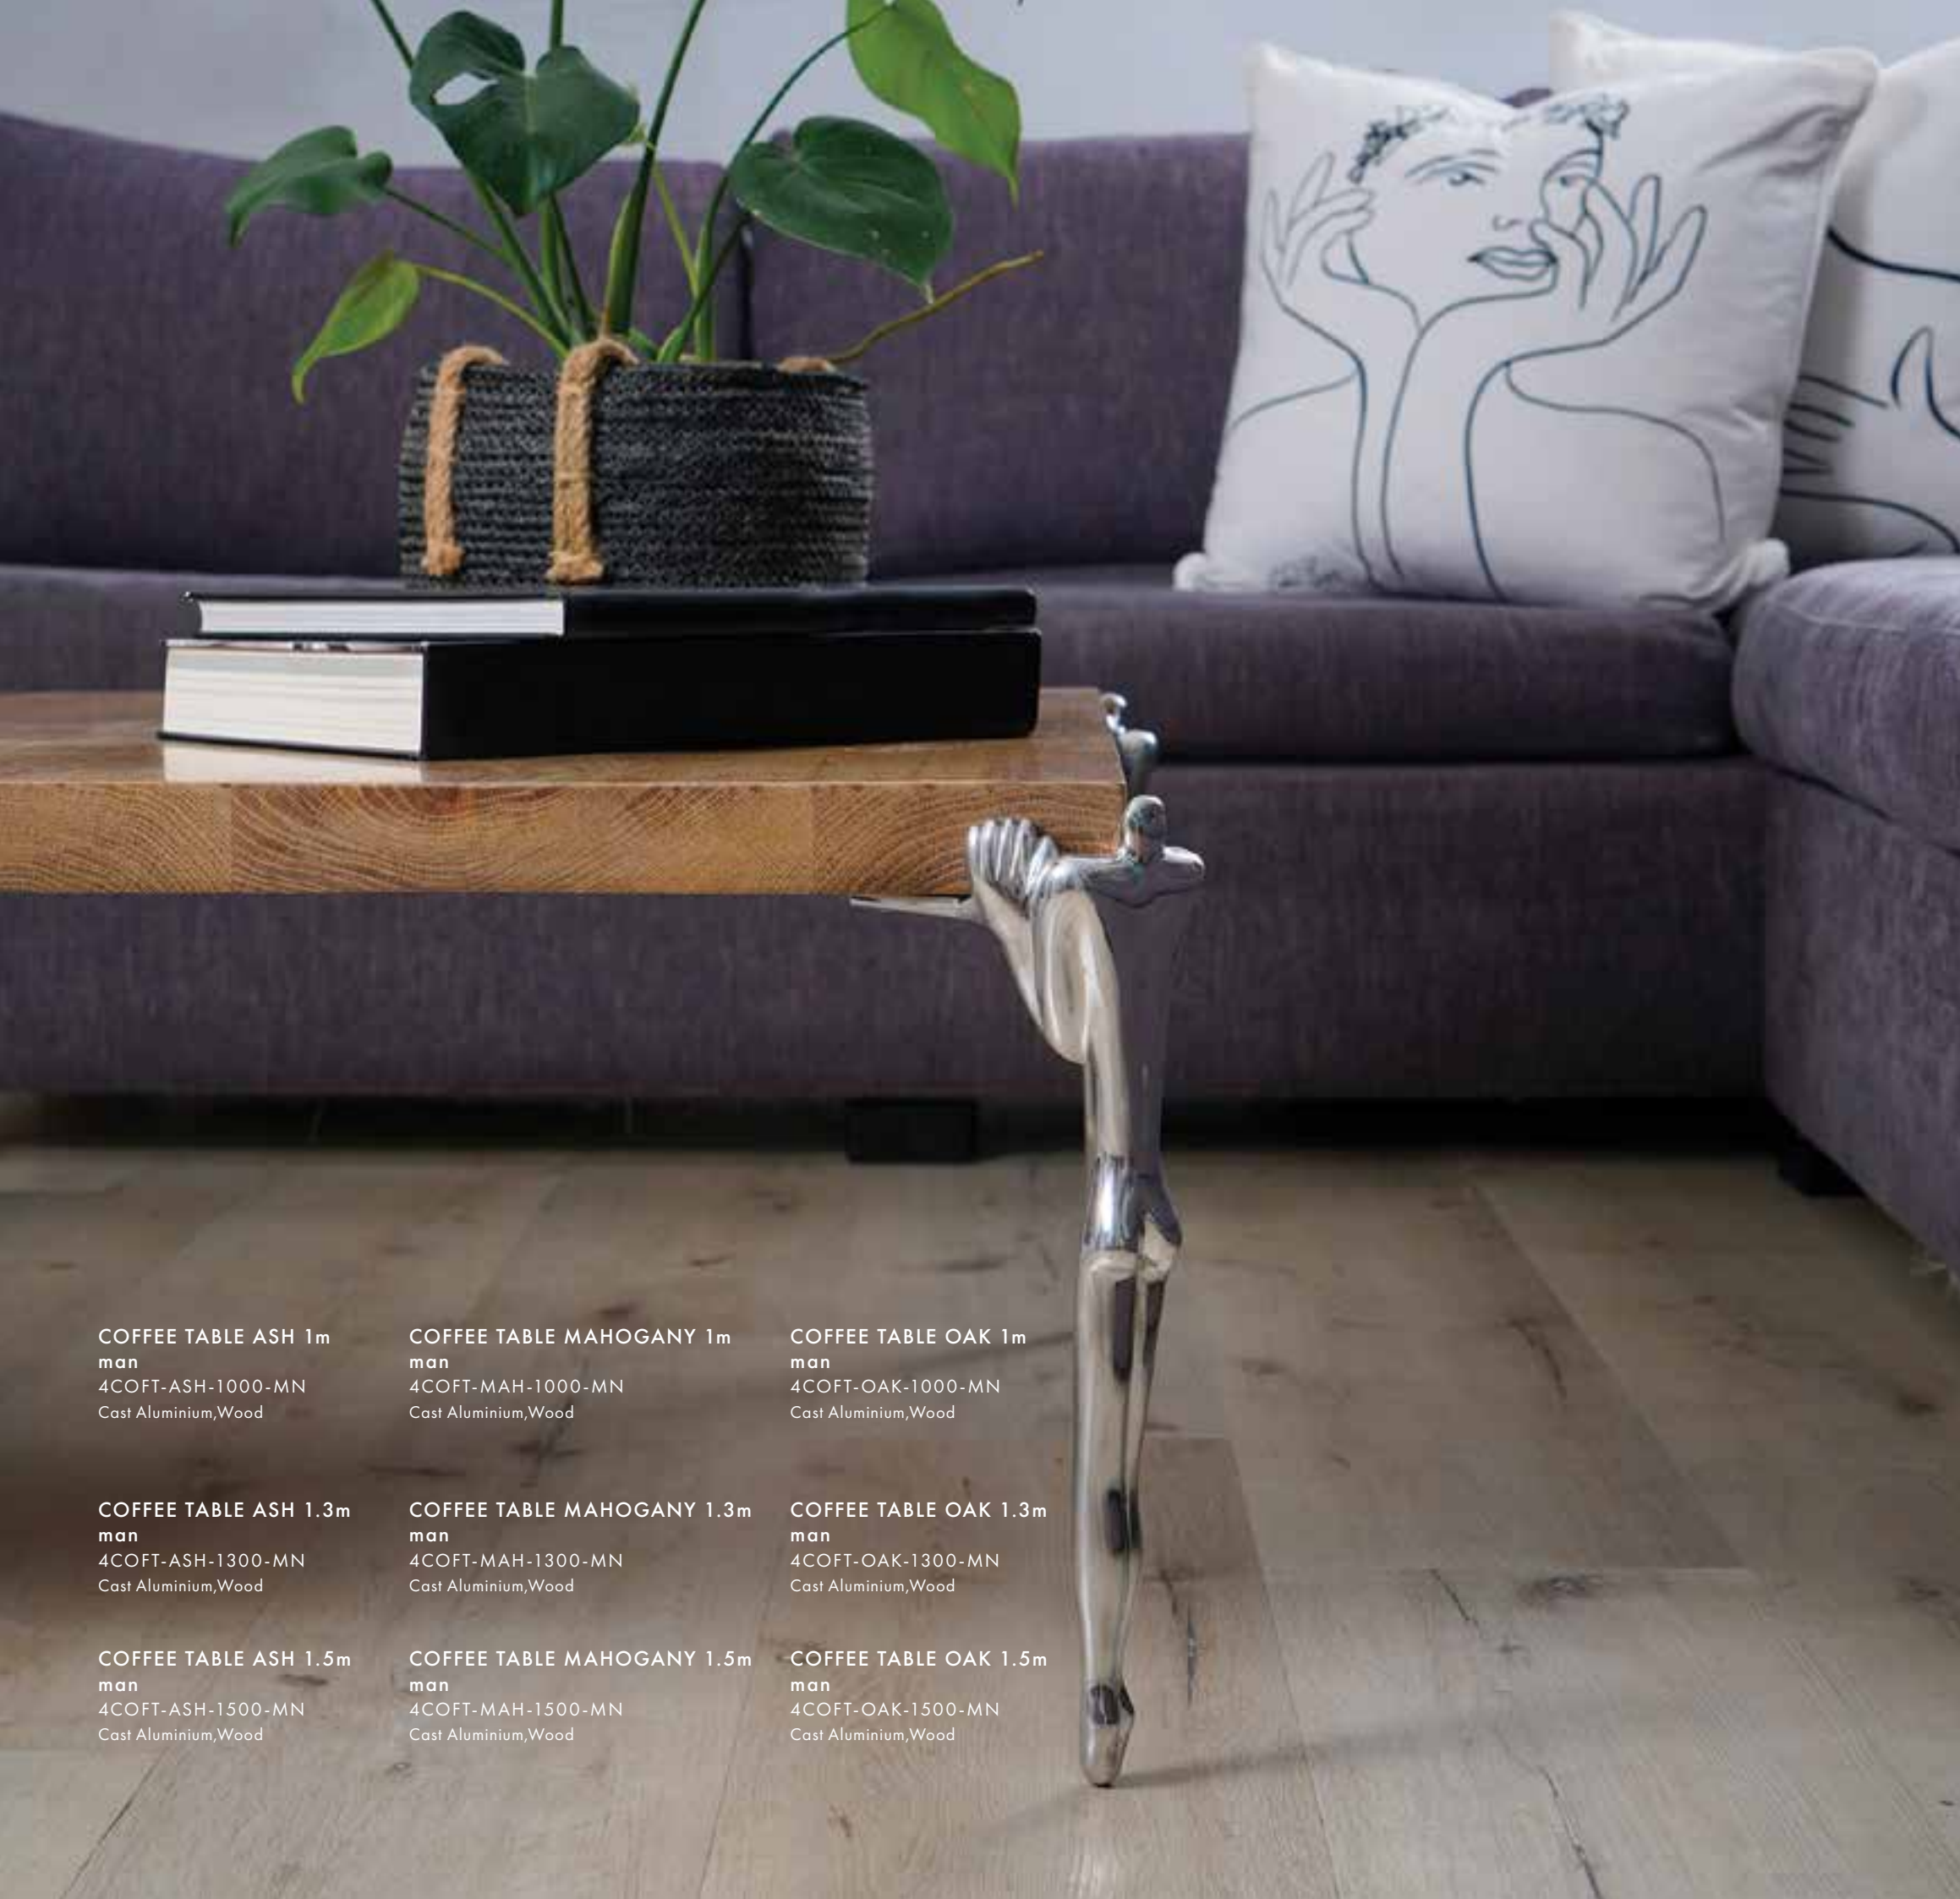

DOOR HANDLES LARGE
sentry
XFDHL-SEN
L: 535mm x W: 95mm x H: 60mm, 1982g
Cast Aluminium

COFFEE TABLE ASH 1m
man
4COFT-ASH-1000-MN
Cast Aluminium,Wood

COFFEE TABLE MAHOGANY 1m
man
4COFT-MAH-1000-MN
Cast Aluminium,Wood

COFFEE TABLE OAK 1m
man
4COFT-OAK-1000-MN
Cast Aluminium,Wood

COFFEE TABLE ASH 1.3m
man
4COFT-ASH-1300-MN
Cast Aluminium,Wood

COFFEE TABLE MAHOGANY 1.3m
man
4COFT-MAH-1300-MN
Cast Aluminium,Wood

COFFEE TABLE OAK 1.3m
man
4COFT-OAK-1300-MN
Cast Aluminium,Wood

COFFEE TABLE ASH 1.5m
man
4COFT-ASH-1500-MN
Cast Aluminium,Wood

COFFEE TABLE MAHOGANY 1.5m
man
4COFT-MAH-1500-MN
Cast Aluminium,Wood

COFFEE TABLE OAK 1.5m
man
4COFT-OAK-1500-MN
Cast Aluminium,Wood