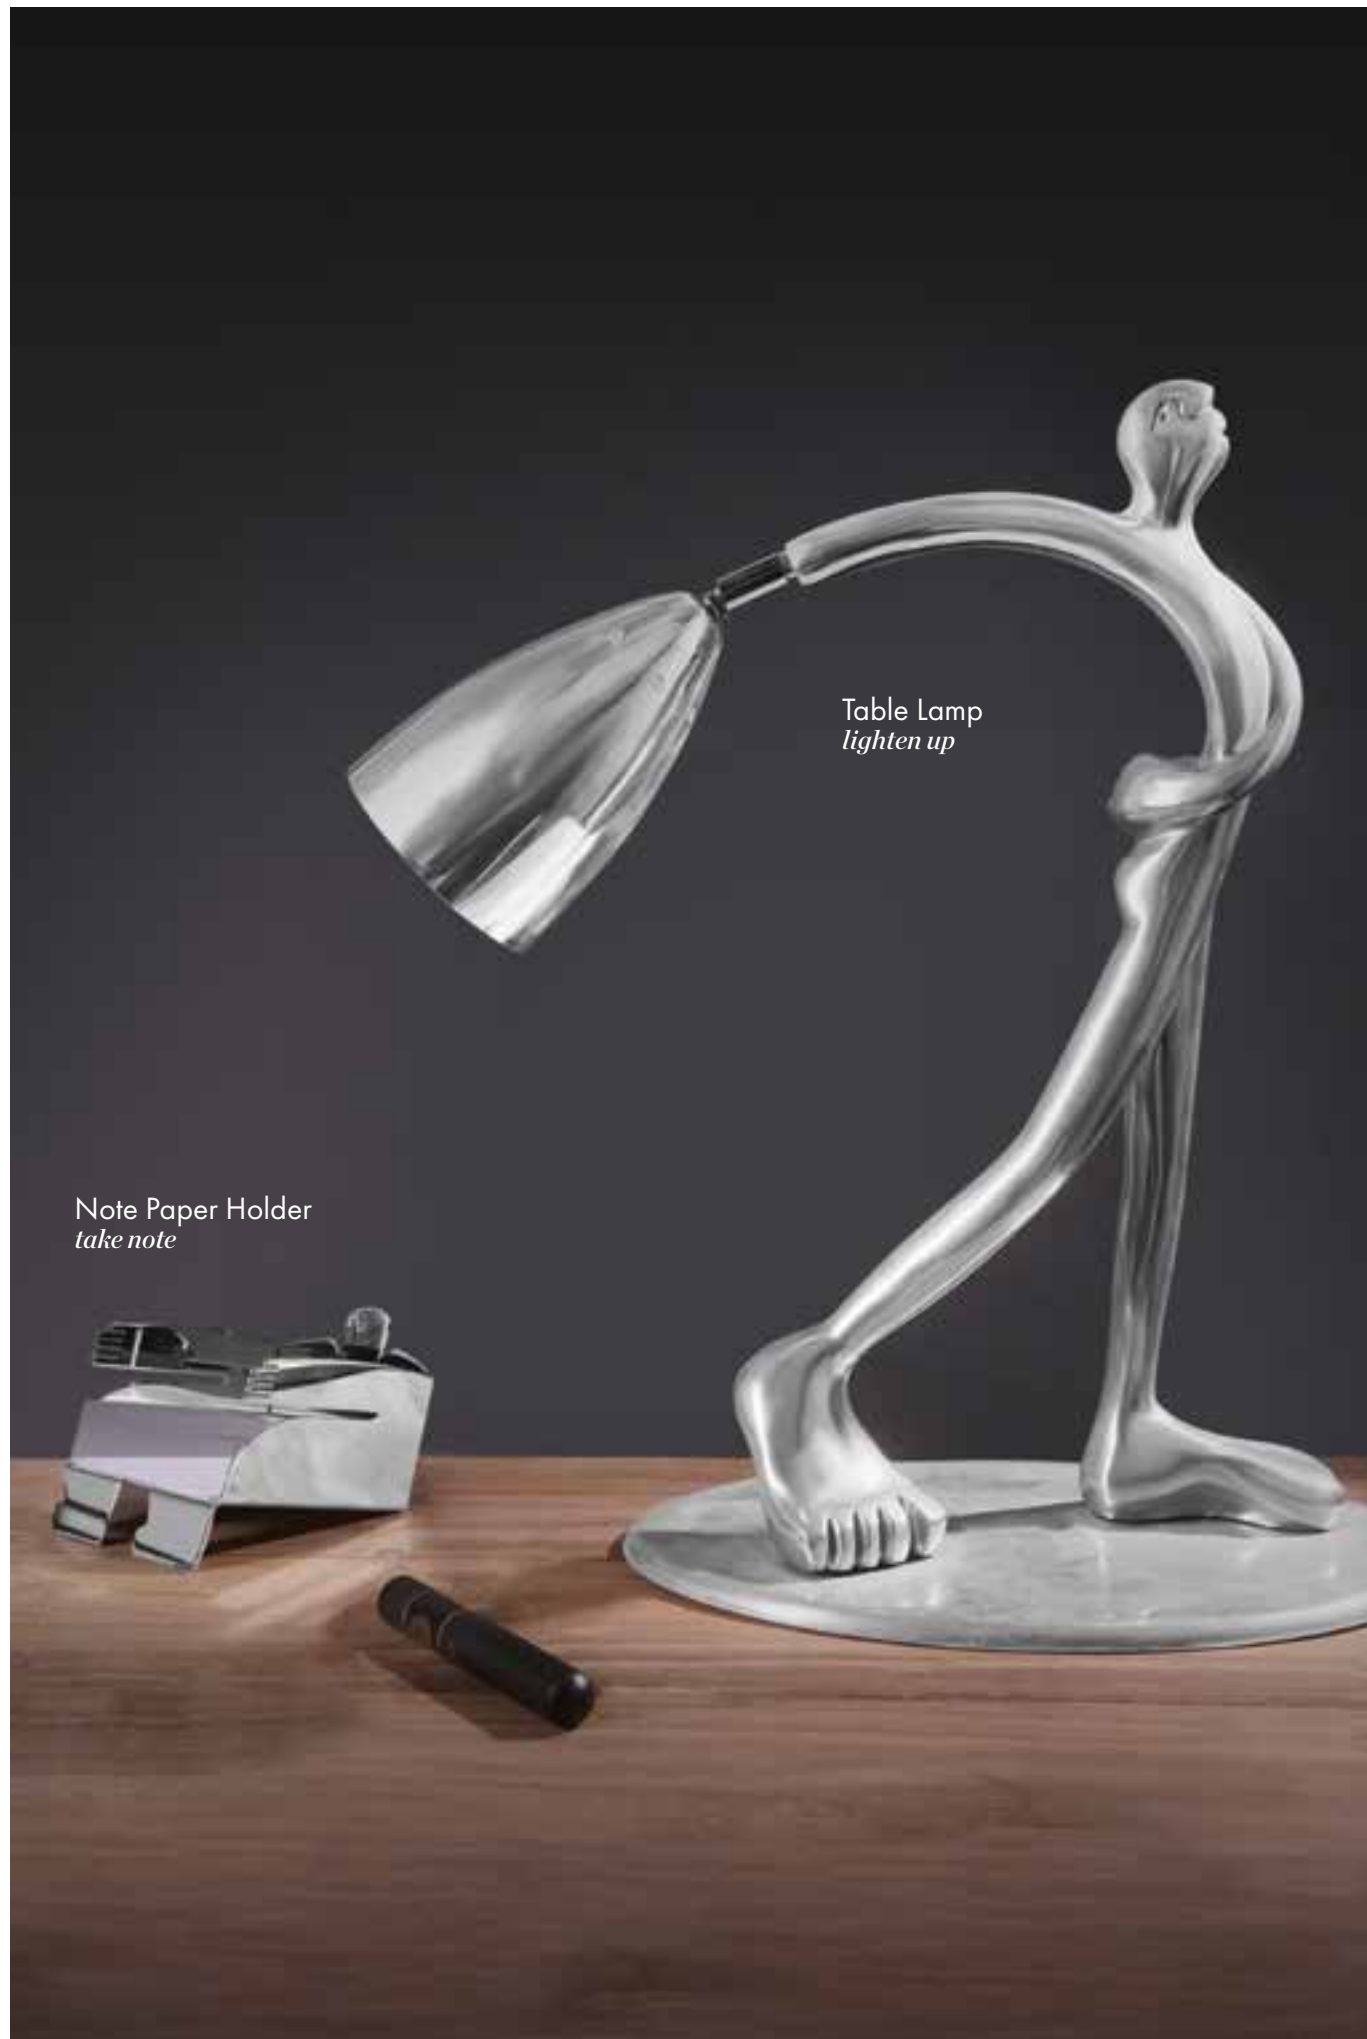

Drinks Trolley With Glass Top
man

DRINK'S TROLLEY WITH GLASS TOP
man
4DT-MN
L: 820mm x W: 520mm x H: 855mm, 31510g
Cast Aluminium

Table Lamp
lighten up

Note Paper Holder
take note

FLOOR LAMP
man
4LMF-MN
L: 720mm x W: 440mm x H: 1730mm, 19100g
Cast Aluminium