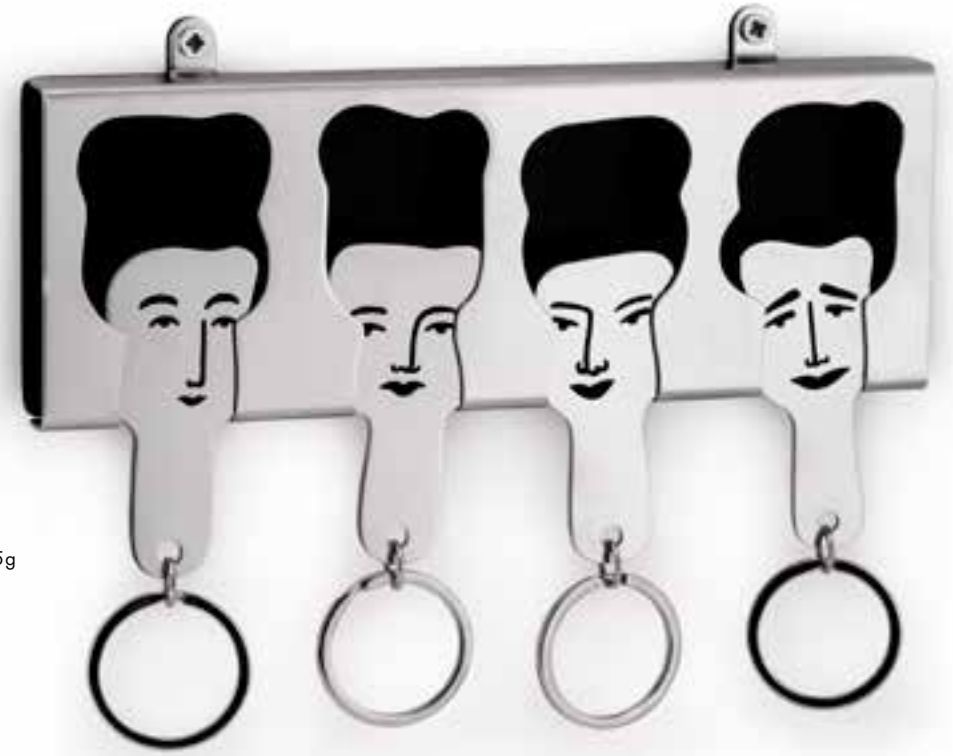

TRAVEL MUG
full of grace
 18TMG-FOG-BL-W
 H: 210mm x D: 85mm, 348g
 Stainless Steel

TRAVEL MUG
knowing
 18TMG-KNO-W-BL
 H: 210mm x D: 85mm, 348g
 Stainless Steel

TRAVEL MUG
quicksilver
 18TMG-QS-BL-W
 H: 215mm x D: 85mm, 348g
 Stainless Steel

KEY RING
esprit
18KR-ES
H: 2mm x D: 30mm, 26g
Stainless Steel

KEY RING
panda
18KR-PAN
L: 60mm x W: 35mm x H: 35mm, 24g
Stainless Steel

KEY RING
peace
18KR-PC
L: 60mm x W: 35mm x H: 35mm, 24g
Stainless Steel

KEY RING
ramblas
18KR-RA
L: 60mm x W: 35mm x H: 35mm, 30g
Stainless Steel

KEY RING SET OF 4
all keyed up!
3KRH-SET-AKU
L: 205mm x W: 110mm x H: 15mm, 395g
Laser Cut Stainless Steel

KEY RING
soleil
18KR-SO
L: 60mm x W: 35mm x H: 35mm, 30g
Stainless Steel