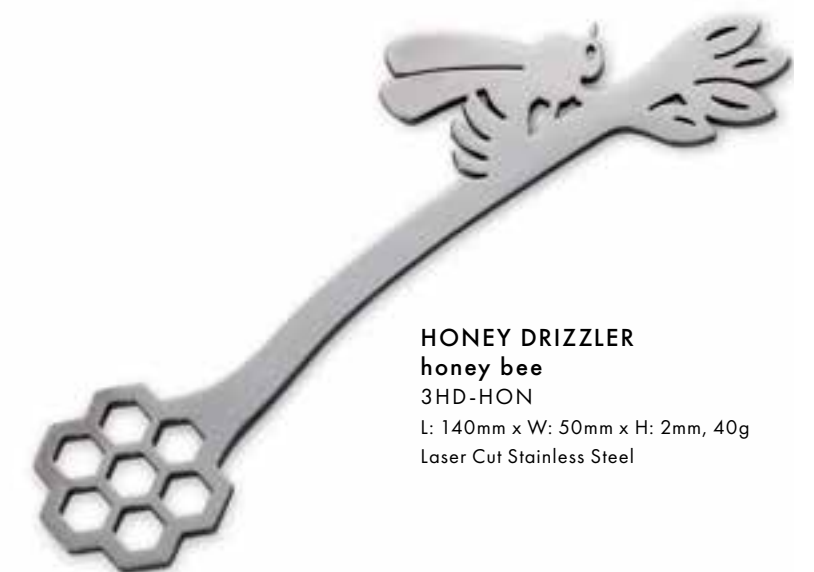

SUGAR LADLE
daffodil
18SL-DAF
L: 134mm x W: 35mm x H: 15mm, 30g
Stainless Steel

SUGAR LADLE
aster
18SL-AST
L: 128mm x W: 35mm x H: 20mm, 40g
Stainless Steel

SUGAR LADLE
elephant
18SL-EL
L: 130mm x W: 40mm x H: 10mm, 40g
Stainless Steel

SUGAR LADLE
protea
18SL-PRO
L: 130mm x W: 35mm x H: 20mm, 40g
Stainless Steel

SUGAR LADLE
soleil
18SL-SO
L: 130mm x W: 36mm x H: 20mm, 34g
Stainless Steel

SUGAR LADLE
woman
18SL-WN
L: 130mm x W: 36mm x H: 18mm, 36g
Stainless Steel

SUGAR LADLE
hanging wave
18SL-HW
L: 130mm x W: 35mm x H: 15mm, 32g
Stainless Steel

SUGAR LADLE
hummingbird
18SL-HUB
L: 130mm x W: 35mm x H: 12mm, 30g
Stainless Steel

SUGAR LADLE
peeping man
18SL-PPMN
L: 135mm x W: 35mm x H: 20mm, 36g
Stainless Steel

SUGAR LADLE SMALL
esprit
18SLS-ES
L: 112mm x W: 30mm x H: 18mm, 26g
Stainless Steel

SUGAR LADLE SMALL
hummingbird
18SLS-HUB
L: 108mm x W: 32mm x H: 16mm, 15g
Stainless Steel

SUGAR LADLE SMALL
ladylike
18SLS-LDY
L: 112mm x W: 30mm x H: 15mm, 22g
Stainless Steel

SUGAR LADLE SMALL
twirl
18SLS-TWL
L: 110mm x W: 30mm x H: 20mm, 26g
Stainless Steel

HONEY DRIZZLER
honey bee
3HD-HON
L: 140mm x W: 50mm x H: 2mm, 40g
Laser Cut Stainless Steel