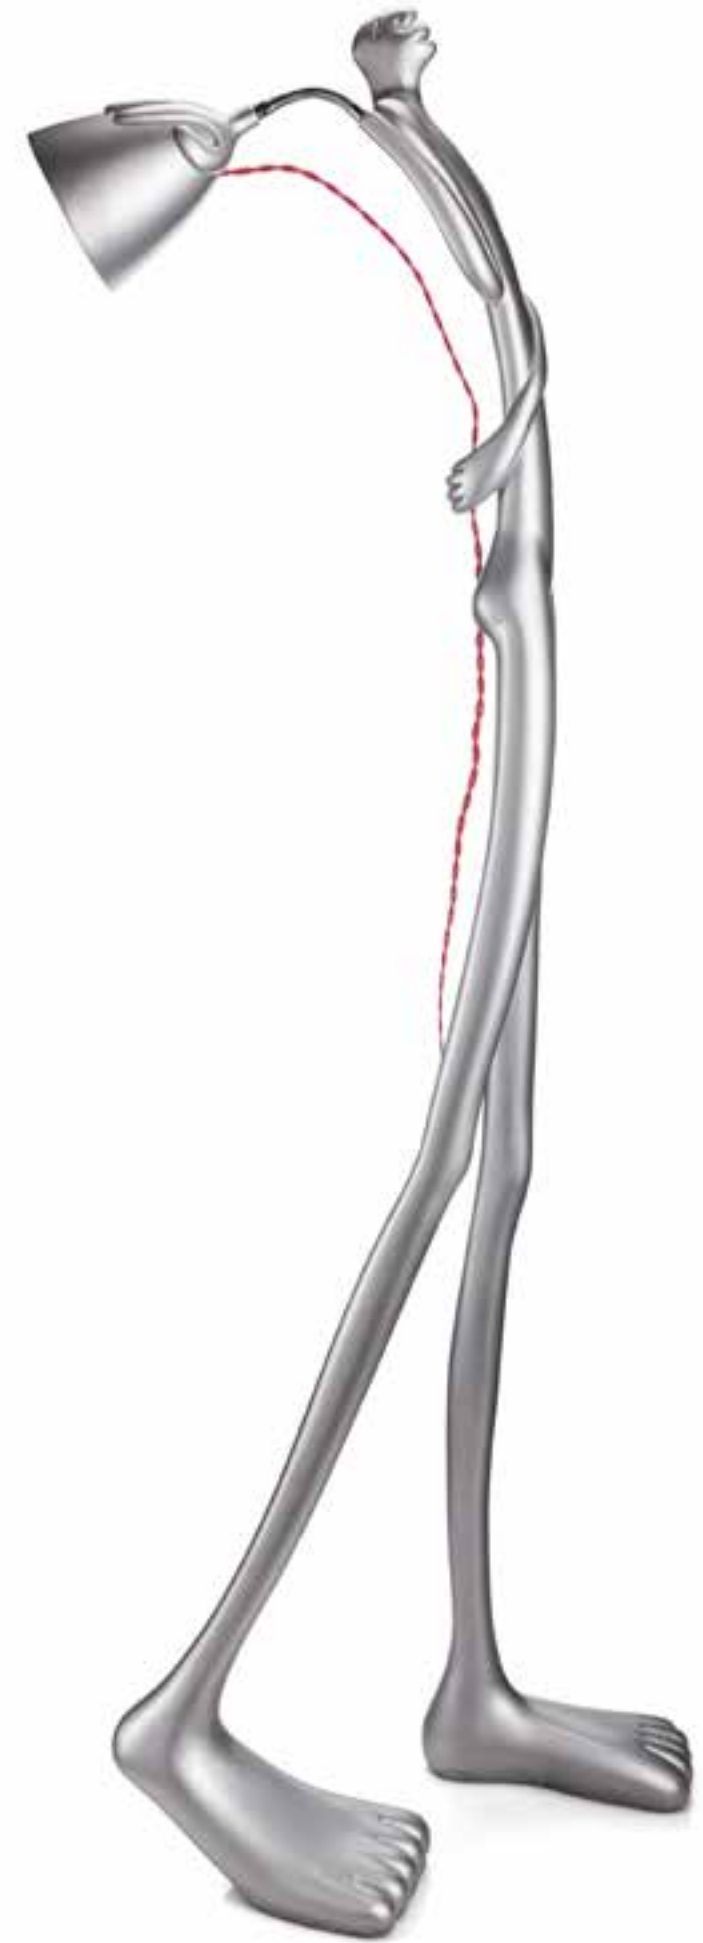

Drinks Trolley With Glass Top
man

DRINK'S TROLLEY WITH GLASS TOP
man
4DT-MN
L: 820mm x W: 520mm x H: 855mm, 31510g
Cast Aluminium

Table Lamp
lighten up

Note Paper Holder
take note

FLOOR LAMP
man
4LMF-MN
L: 720mm x W: 440mm x H: 1730mm, 19100g
Cast Aluminium